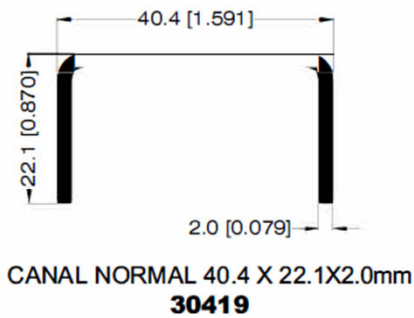

Channels & Z-Bars

www.diversifiedglobalproducts.com all rights reserved