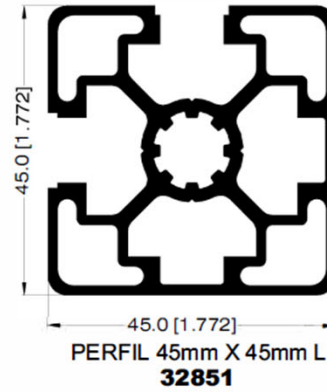

Industrial Special Line

www.diversifiedglobalproducts.com all rights reserved