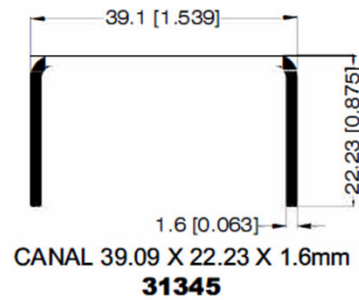

Channels & Z-Bars

www.diversifiedglobalproducts.com all rights reserved