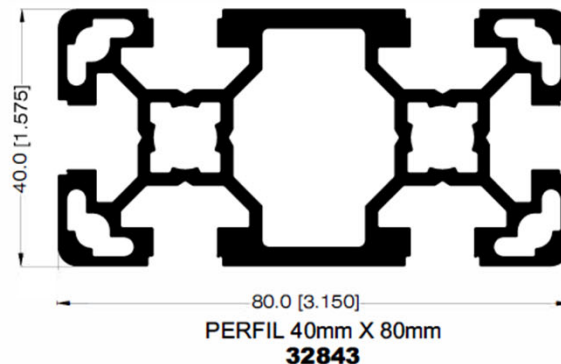

Industrial Special Line

www.diversifiedglobalproducts.com all rights reserved