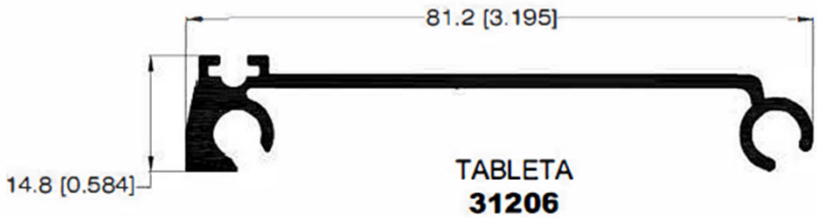

Truck Curtain Tablets

www.diversifiedglobalproducts.com all rights reserved