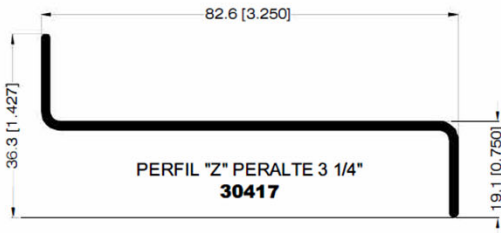

Channels & Z-Bars

www.diversifiedglobalproducts.com all rights reserved