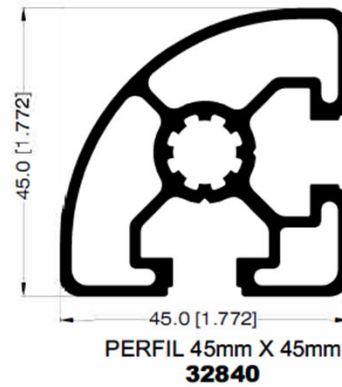

Industrial Special Line

www.diversifiedglobalproducts.com all rights reserved