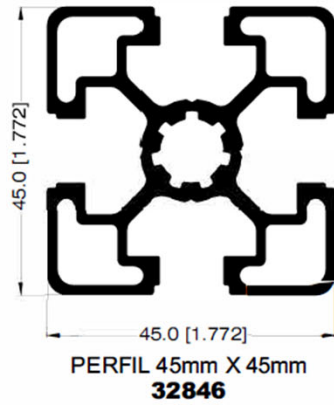

Industrial Special Line

www.diversifiedglobalproducts.com all rights reserved