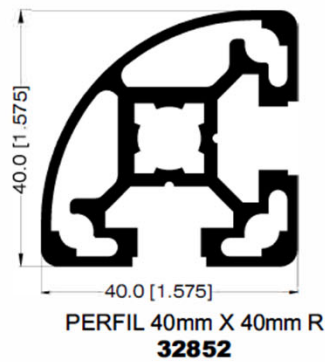

Industrial Special Line

www.diversifiedglobalproducts.com all rights reserved