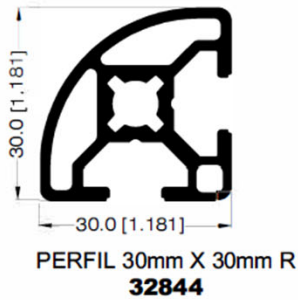

Industrial Special Line

www.diversifiedglobalproducts.com all rights reserved