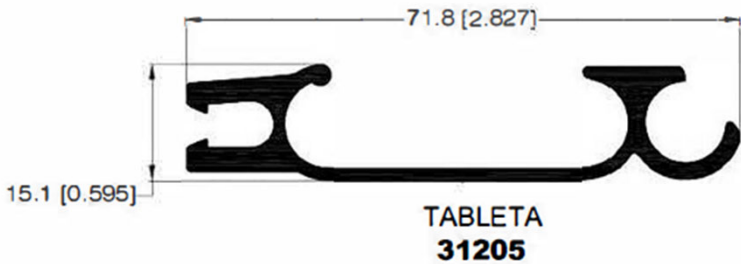

Truck Curtain Tablets

www.diversifiedglobalproducts.com all rights reserved