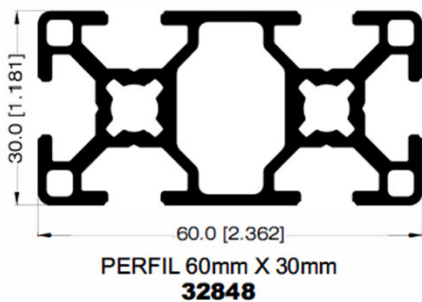

Industrial Special Line

www.diversifiedglobalproducts.com all rights reserved